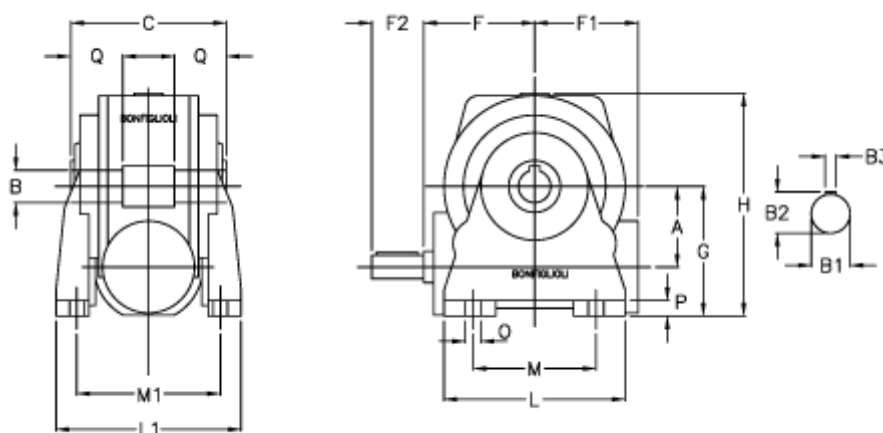

Data Sheet

Article number: 3901210060100

Description: Worm gear with solid input shaft
VF 210N-60-HS

Measures

a	= 210.0	F1 = 277	O = 26.0
B	= 90	F2 = 110	P = 25
B1	= 48	g = 335	Q = 85.0
B2	= 51.5	H = 555.0	
B3	= 14	L = 440	
C	= 260	L1 = 320	
Description = VF 210N-xx-HS		m = 340	
F	= 230.0	M1 = 265.0	